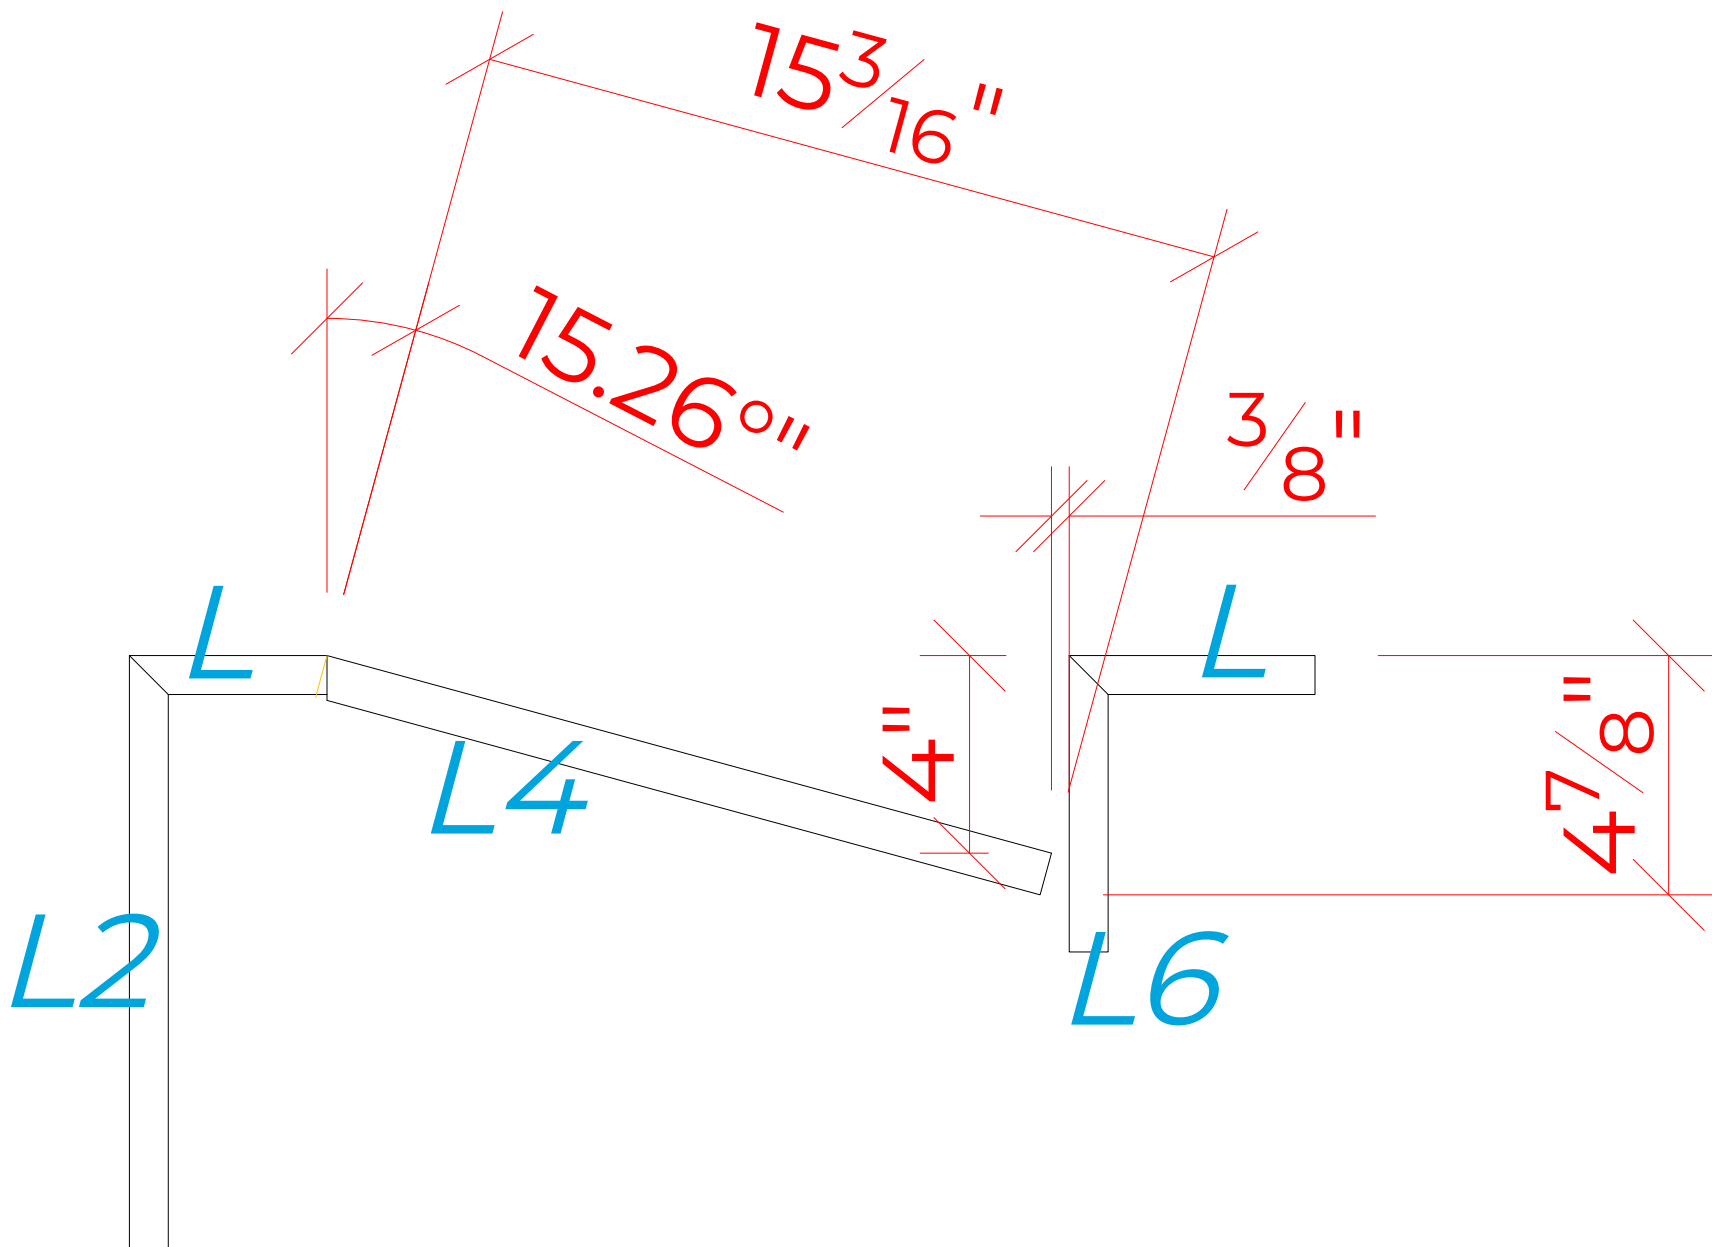

Cambria is not to be used as the water catch

See Washplane Assembly, 2nd Operation and Installation Details

See Washplate Assembly & 2nd Operation

Washplate Assembly

Underside View

Adhere 1-4 to bottom of Pc. L

2nd Operation

Cambria is not to be used as the water catch