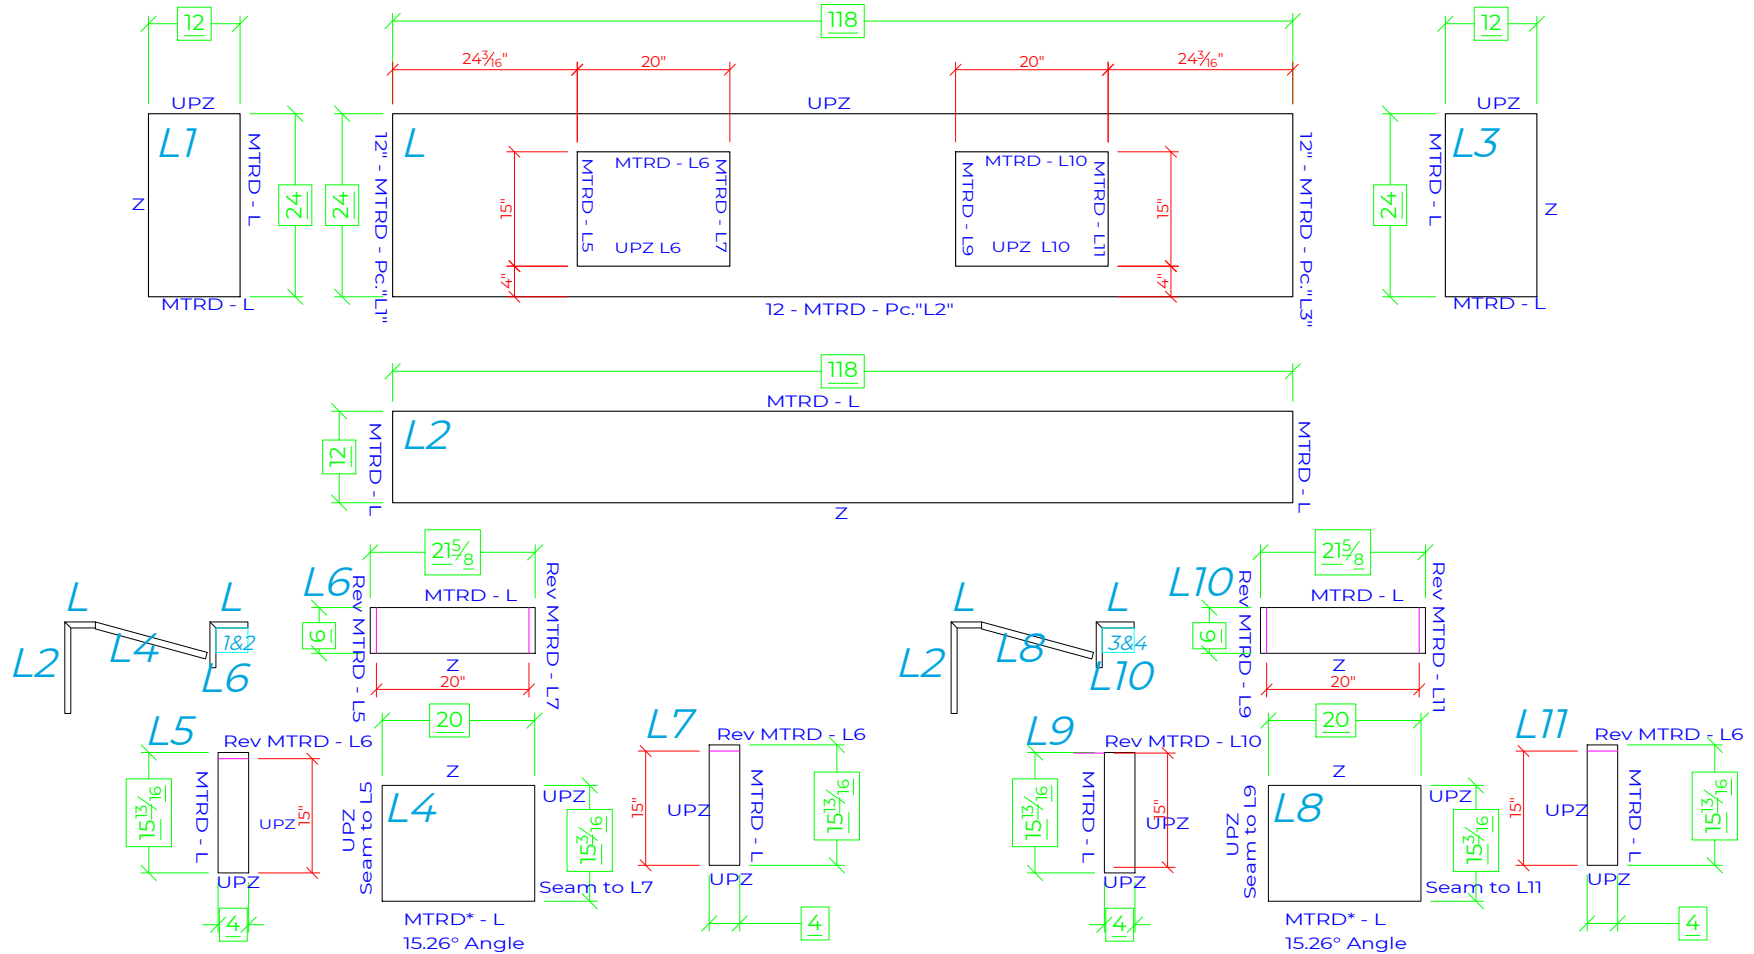

Cambria is not to be used as the water catch

See Washplane Assembly, 2nd Operation and Installation Details

See Washplate Assembly & 2nd Operation

Washplate Assembly

Underside View

Adhere 1-4 to bottom of Pc. L

2nd Operation

Cambria is not to be used as the water catch