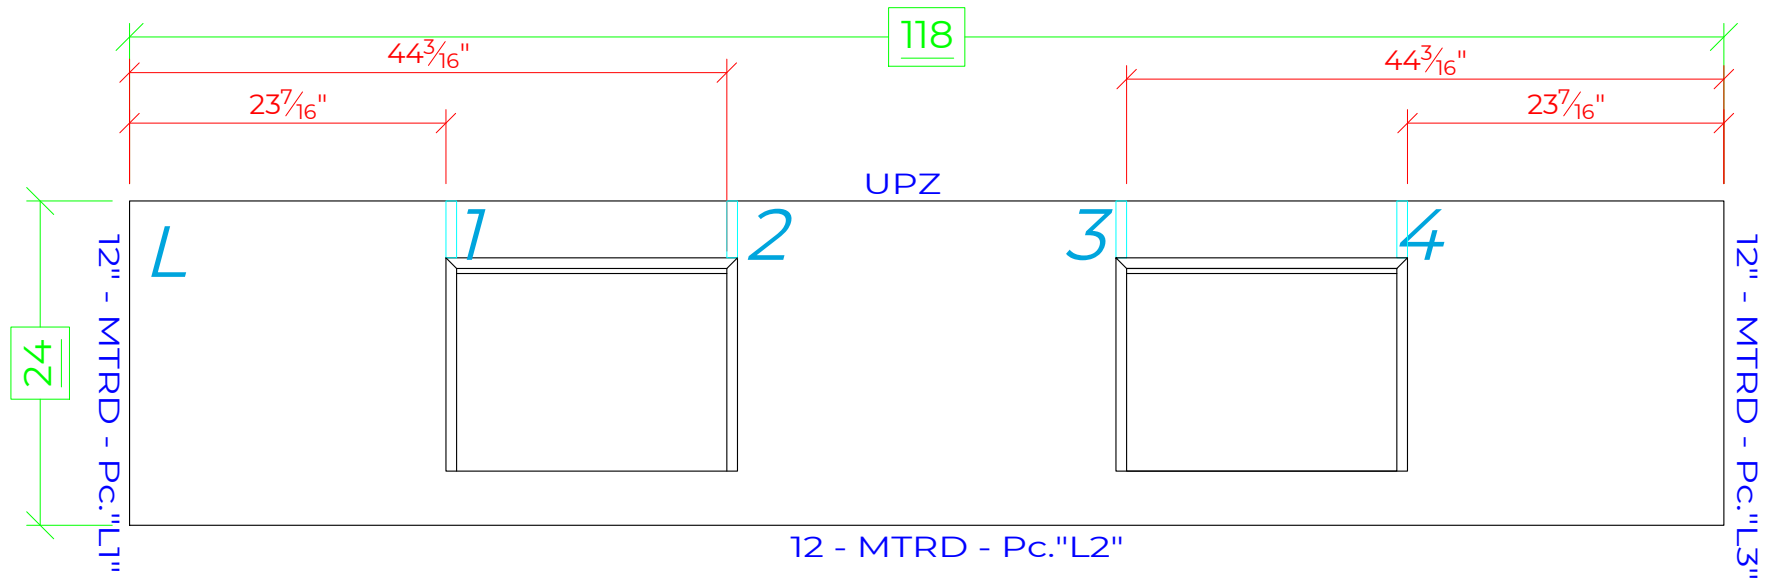

Cambria is not to be used as the water catch

See Washplane Assembly, 2nd Operation and Installation Details

See Washplate Assembly & 2nd Operation

Washplate Assembly

Underside View

Adhere 1-4 to bottom of Pc. L

2nd Operation

Cambria is not to be used as the water catch